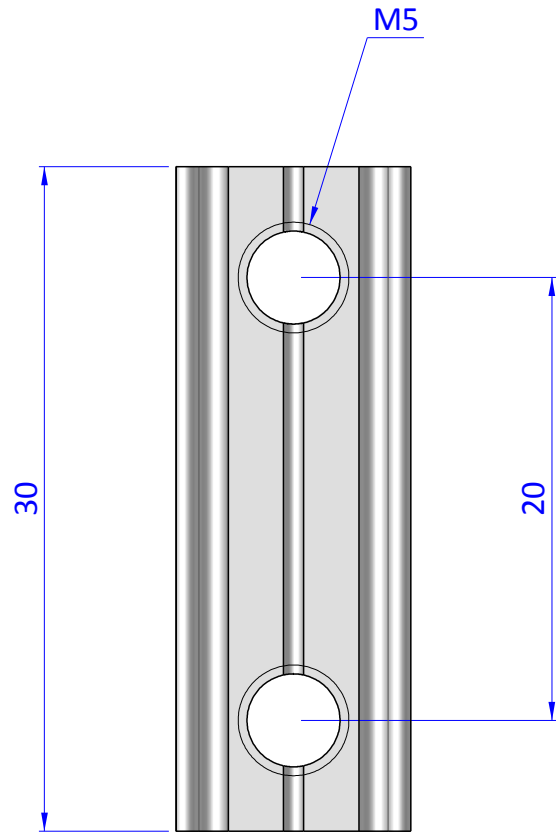

THE PROPERTY OF THE DRAWING IS ESTABLISHED BY LAW. IT IS FORBIDDEN TO PRODUCE OR SHOW IT TO THIRD PART. WITHOUT A WRITTEN AGREEMENT.

Item	Name	Q.ty
1	GWP.5.20	1

DESIGNED FROM FP SERVICES		REVIEW A / 0
DATE 11/10/2018	WEIGHT 0,011kg	
CODE CA.GWP.5.20		

Format A4
UNI 936-76

GENERAL TOLERANCE UNI - ISO 2768 CLASSE f

DESCRIPTION CA.GWP.5.20
