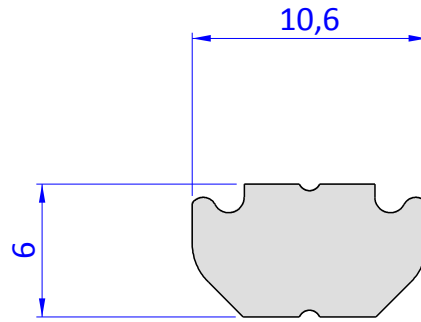

THE PROPERTY OF THE DRAWING IS ESTABLISHED BY LAW. IT IS FORBIDDEN TO PRODUCE OR SHOW IT TO THIRD PART. WITHOUT A WRITTEN AGREEMENT.

Item	Name	Q.ty
1	GWP.5.20	1

DESIGNED FROM FP SERVICES		REVIEW A / 0
DATE 11/10/2018	WEIGHT 0,011kg	
CODE CA.GWP.5.20		

Format A4
UNI 936-76

GENERAL TOLERANCE UNI - ISO 2768 CLASSE f

DESCRIPTION CA.GWP.5.20
